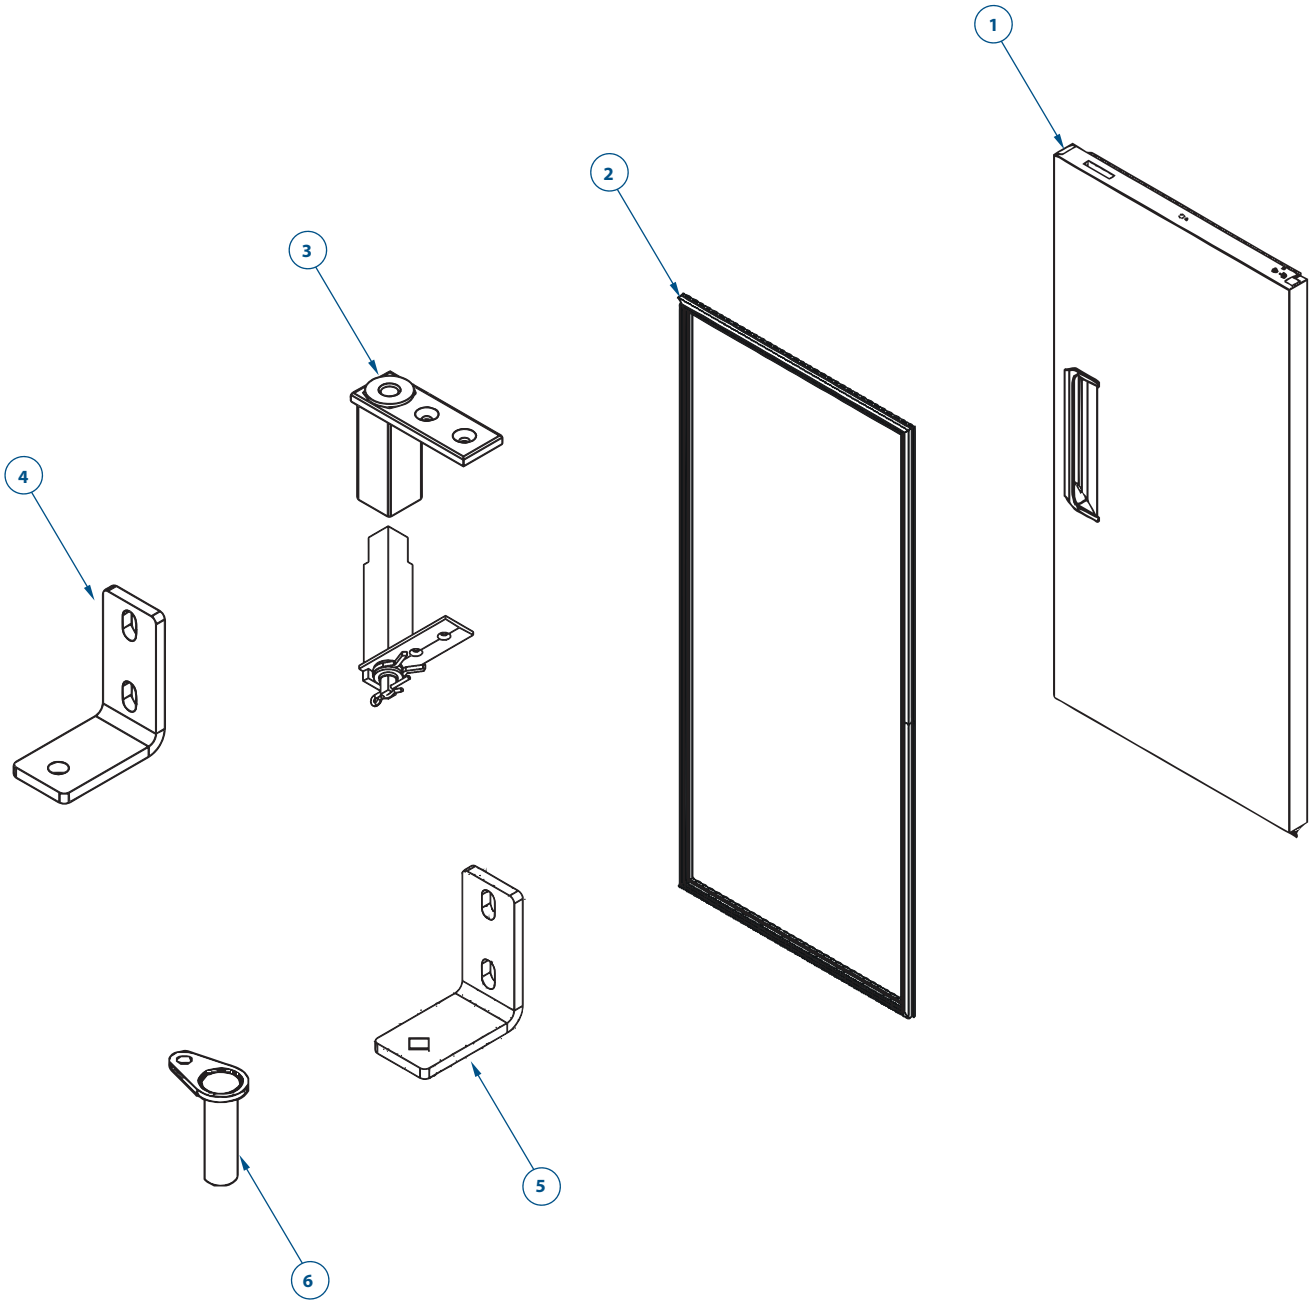

SPARE PARTS MANUAL

Model: BMF-21-1S

PRO-KOLD

Door

SPARE PARTS MANUAL

Model: BMF-21-1S

PRO-KOLD

Door

ITEM	CODE	DESCRIPTION
1	8000149	ASSEMBLY DOOR BM 1D WITH ACCESORIES
2	8000064	MAGNETIC GASKET BOTTOM MOUNT
3	2116009	REACH IN BM TOP HINGE
4	2116008	REACH IN BM SELF CLOSING
5	2116010	REACH IN BM BOTTOM HINGE
6	2085902	MAGNETIC SWITCH

*THIS ITEM INCLUDES ITEMS 1, 2, 3 AND 6.