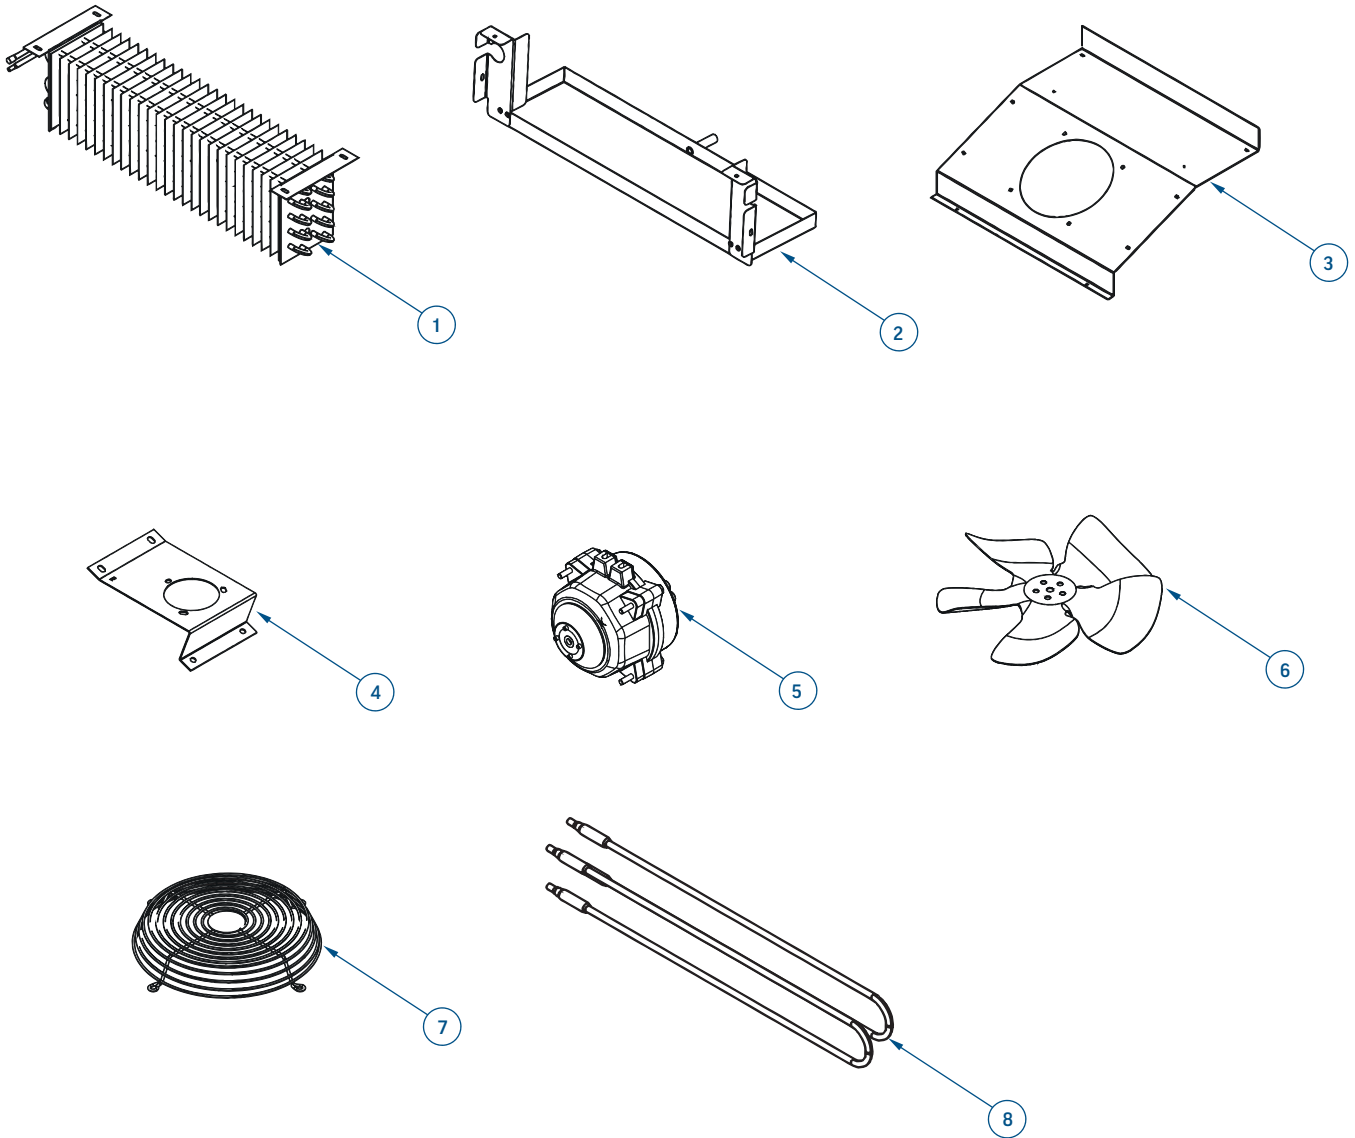

SPARE PARTS MANUAL

Model: BMF-21-1S

PRO-KOLD

Evaporator Unit

SPARE PARTS MANUAL

Model: BMF-21-1S

PRO-KOLD

Evaporator Unit

ITEM	CODE	DESCRIPTION
1	8000133	REACH IN BM FREEZER 1D EVAPORATOR
2	2116012	REACH IN BM 1D EVAP DRAIN PAN
3	2116013	REACH IN BM 1D EVAPORATOR HOUSING
4	2116014	REACH IN BM MOTOR SUPPORT
5	8000053	MOTORE SAI 12W 100-240V50/60HZ1800RPMG3
6	8000067	FAN BLADE, WEL PLA Ø8" 28°
7	2116015	REACH IN BM FAN BLADE COVER
8	2115973	REACH IN BMF 1D EVAP RESISTANCE
*	8000079	FLEX RESIST. W/AD
*	8000078	FLEX RESIST. W/TH
*	8000074	THERMODISK